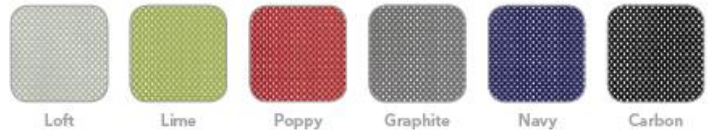

Product Features

Intuitive Controls

Ergonomic controls include height adjustment, tilt tension, and seat slide.

Lumbar Support

Lumbar support is integrated within Quip's back design. Optional external lumbar also available.

Arm Options

Height-adjustable arms with arm pads adjust side-to-side and front-to-back. Fixed arms and armless options are also available.

Mesh and Upholstery Colors

From playful to traditional and every stop in between, there's a color combination that fits your space.

A wide selection of seating upholsteries is available.

FRAME/BASE COLOR COMBINATIONS

Not yet available

Quip™

\$265.00

- Grade 1 Fabric
- Adjustable lumbar support and seat slide
- Adjustable Arms (height, width, depth)
- Basic synchro mechanism